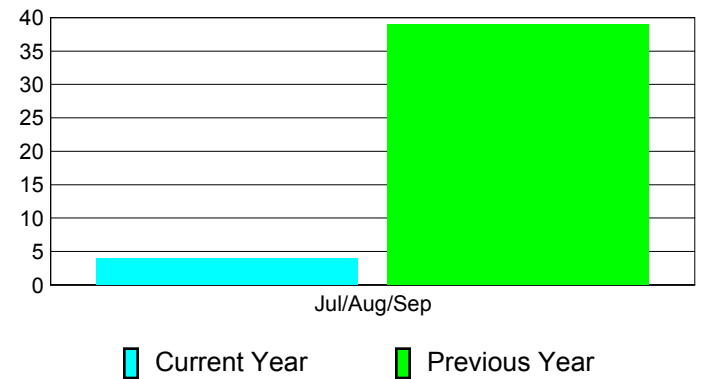

Gender Comparison 2012-2013