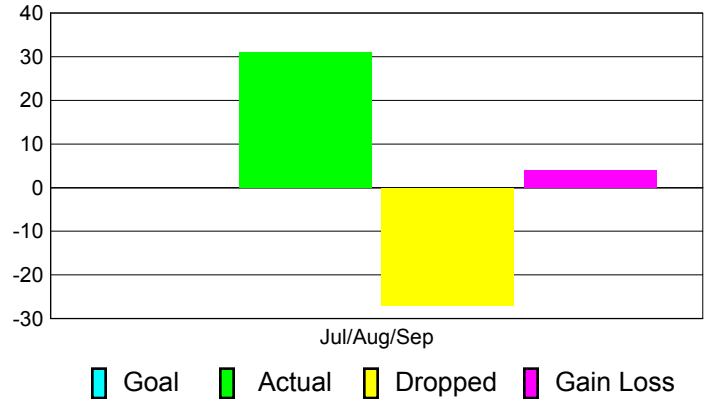

### YTD Status Quo Clubs 2012-2013

Status Quo Clubs Compared to Status Quo Members

## MEMBERSHIP

**Membership Results**  
2012-2013

**Membership**  
2011-2012

Month	Net Memb Goal	Actual New Memb	Actual Dropped Memb	Gain/Loss of Memb	Gain/Loss of Memb
Jul/Aug/Sep		31	-27	4	39
<b>Totals</b>		<b>31</b>	<b>-27</b>	<b>4</b>	<b>39</b>

### Membership Results 2012-2013

Goal, New, Dropped, Gain/Loss

### Comparison of Membership Gain/Loss

Current Year Compared to the Previous Year