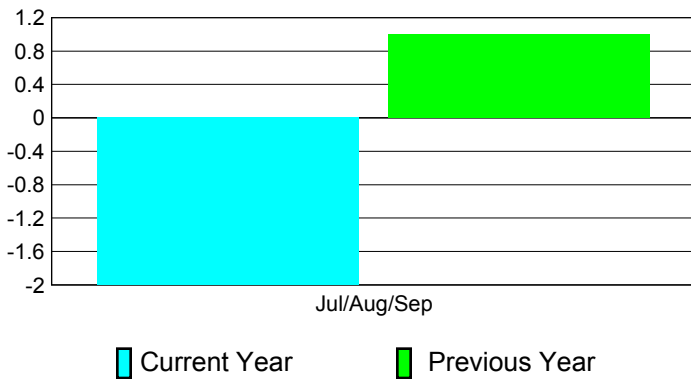

2012-2013 GMT Reports for District (or Undistricted) **District 307B1**

GMT: **EDDY WIDJANARKO**

Location: **INDONESIA**

GMT CA: **7**

CLUBS

Club Results
2012-2013

Clubs
2011-2012

Month	New Club Goal	Actual New Clubs	Actual Dropped Clubs	Gain/Loss of Clubs	Gain/Loss of Clubs
Jul/Aug/Sep		0	-2	-2	1
Totals		0	-2	-2	1

Club Results 2012-2013

Goal, New, Dropped, Gain/Loss

Comparison of Club Gain/Loss

Current Year Compared to the Previous Year

YTD Status Quo Clubs 2012-2013

Status Quo Clubs Compared to Status Quo Members

MEMBERSHIP

Membership Results
2012-2013

Membership
2011-2012

Month	Net Memb Goal	Actual New Memb	Actual Dropped Memb	Gain/Loss of Memb	Gain/Loss of Memb
Jul/Aug/Sep		31	-27	4	39
Totals		31	-27	4	39

Membership Results 2012-2013

Goal, New, Dropped, Gain/Loss

Comparison of Membership Gain/Loss

Current Year Compared to the Previous Year

Gender Comparison 2012-2013

Jul/Aug/Sep

Male Female