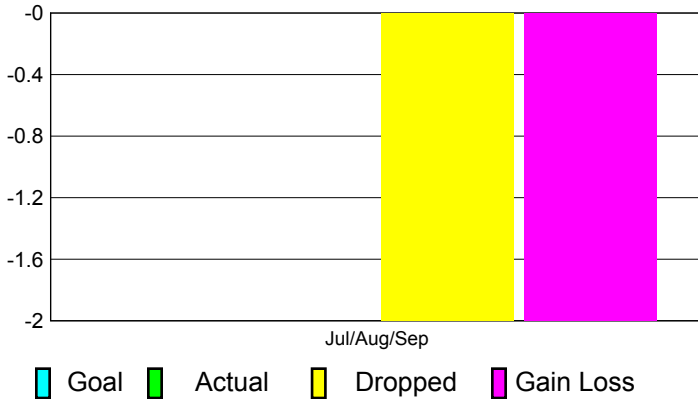

## CLUBS

**Club Results**  
2012-2013

**Clubs**  
2011-2012

Month	New Club Goal	Actual New Clubs	Actual Dropped Clubs	Gain/Loss of Clubs	Gain/Loss of Clubs
Jul/Aug/Sep		0	-2	-2	1
<b>Totals</b>		<b>0</b>	<b>-2</b>	<b>-2</b>	<b>1</b>

### Club Results 2012-2013

Goal, New, Dropped, Gain/Loss

### Comparison of Club Gain/Loss

Current Year Compared to the Previous Year