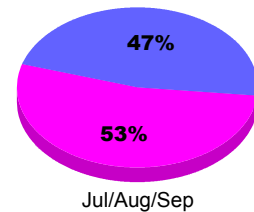

Jul/Aug/Sep

Male Female